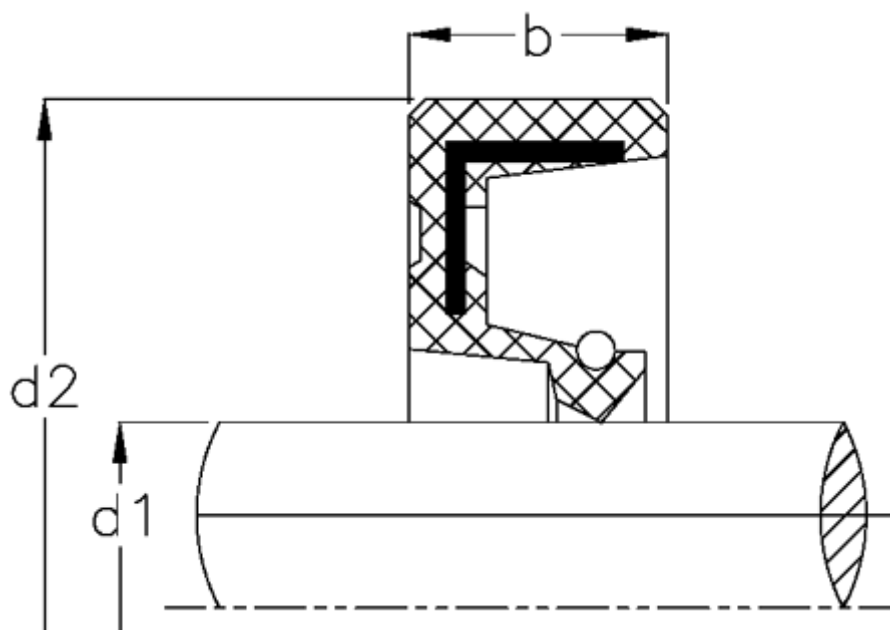

# Data Sheet

Article number: 170101000300070000

Description: KLEE Rotary shaft seal WA 1030/7  
NBR nitrile rubber, standard

## Measures

b = 7  
d1 = 10  
d2 = 30  
Material = NBR